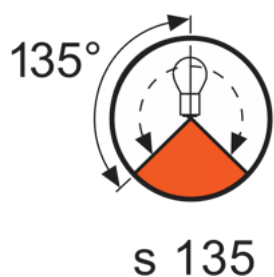

Electrical data

Lamp wattage	40 W
Nominal voltage	12.0 V
Nominal wattage	40.00 W

Dimensions & weight

Diameter	35.0 mm
Length	67.0 mm
Light center length (LCL)	30.0 mm

Temperatures & operating conditions

Max. permitted ambient temp. pinch point	350 °C
--	--------

Country specific information

Product code	METEL code	SEG-No.	STK number	UK Org
4050300013817	OSRF8024	-	4739346	-
4050300013817	OSRF8024	-	4739346	-

Product datasheet

Logistical Data

Product code	Product description	Packaging unit (Pieces/Unit)	Dimensions (length x width x height)	Volume	Gross weight
4050300013817	8024	Folding carton box 1	- x - x -		
4050300206660	8024	Shipping carton box 100	409 mm x 172 mm x 191 mm	13.44 dm ³	2400.00 g