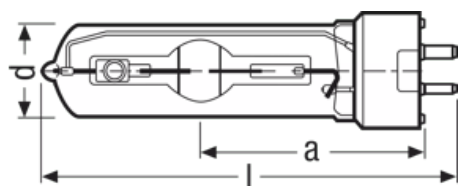

Dimensions & weight

Diameter	23.0 mm
Length	108.0 mm
Light center length (LCL)	55.0 mm

Lifespan

Lifespan	2000 h
----------	--------

Additional product data

Base (standard designation)	GY9.5
-----------------------------	-------