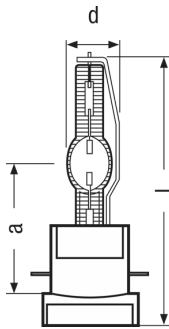

Product datasheet

Technical data

Electrical data

Nominal wattage	700.00 W
Nominal voltage	60.0 V
Nominal current	1170 A
Lamp current	12.0 A

Photometrical data

Nominal luminous flux	49000 lm
Color temperature	5800 K
Color rendering index Ra	75

Dimensions & weight

Diameter	25.0 mm
Length	125.0 mm
Light center length (LCL)	65.0 mm
Electrode gap cold	4.1 mm

Lifespan

Lifespan	750 h
----------	-------

Additional product data

Base (standard designation)	PGJX50
-----------------------------	--------