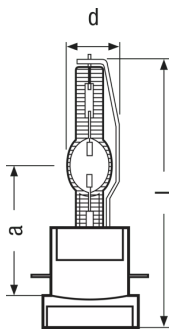

Product datasheet

Technical data

Electrical data

Nominal wattage	700.00 W
Nominal voltage	60.0 V
Nominal current	1170 A
Lamp current	12.0 A

Photometrical data

Nominal luminous flux	49000 lm
Color temperature	5800 K
Color rendering index Ra	75

Dimensions & weight

Diameter	25.0 mm
Length	125.0 mm
Light center length (LCL)	65.0 mm
Electrode gap cold	4.1 mm

Lifespan

Lifespan	750 h
----------	-------

Additional product data

Base (standard designation)	PGJX50
-----------------------------	--------