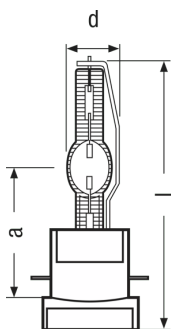

Product datasheet

Technical data

Electrical data

Nominal wattage	700.00 W
Nominal voltage	60.0 V
Nominal current	1170 A
Lamp current	12.0 A

Photometrical data

Nominal luminous flux	49000 lm
Color temperature	5800 K
Color rendering index Ra	75

Dimensions & weight

Diameter	25.0 mm
Length	125.0 mm
Light center length (LCL)	65.0 mm
Electrode gap cold	4.1 mm

Lifespan

Lifespan	750 h
----------	-------

Additional product data

Base (standard designation)	PGJX50
-----------------------------	--------