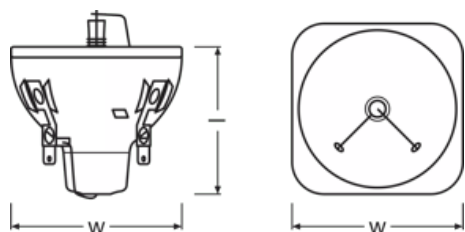

Light technical data

Focal length	37.7 mm
Aperture window, maximum	5x3.8 mm

Dimensions & weight

Diameter	46.0 mm
Length	max. 44 mm
Arc length	1.0 mm

Lifespan

Lifespan	6000 h
----------	--------

Additional product data