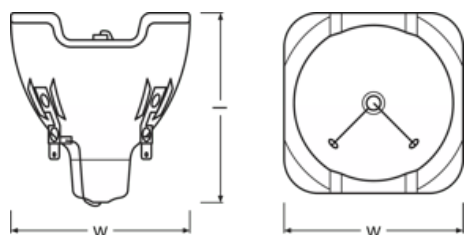

## Technical data

### Dimensions & weight

Diameter	58.0 mm
Length	66.0 mm
Arc length	1.2 mm