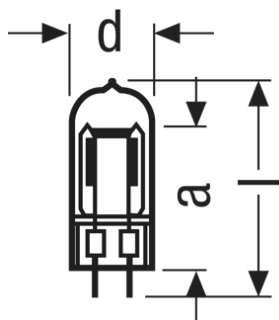

Product datasheet

Technical data

Product information

Order reference	64540 650W GX6.
-----------------	-----------------

Electrical data

Nominal wattage	650.00 W
Nominal voltage	230 V

Photometrical data

Color temperature	3400 K
Color rendering index Ra	100

Dimensions & weight

Diameter	22.0 mm
Length	57.5 mm

Additional product data

Base (standard designation)	GX6.35
-----------------------------	--------

Capabilities

Burning position	Other
------------------	-------