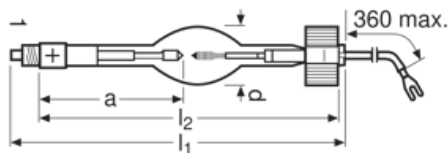

Product datasheet

Technical data

Electrical data

Nominal voltage	47.0 V
Nominal current	16 A
Type of current	DC
Rated wattage	750.00 W
Nominal wattage	750.00 ... 1000.00 W

Dimensions & weight

Diameter	28.0 mm
Length	187.0 mm
Mounting length	190.0 mm
Light center length (LCL)	84.5 mm ¹⁾
Electrode gap cold	3.0 mm

¹⁾ Distance from end of base to tip of anode or cathode (cold)

Additional product data

Product remark	Lamp suitable for pulsed operation between 700...1000 W/Maximum permissible power 750 W for constant power operation
----------------	--