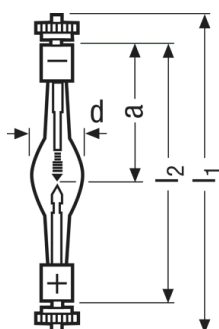

HBO 350 W/S

HBO-IC Microlithography lamps for other systems | Microlithography lamps for other systems

Product datasheet

Technical data

Electrical data

Nominal voltage	68.0 V
Nominal current	515 A
Type of current	DC
Rated wattage	350.00 W
Nominal wattage	350.00 W

Dimensions & weight

Diameter	20.0 mm
Length	127.0 mm
Length with base excl. base pins/connection	127.00 mm
Light center length (LCL)	52.5 mm ¹⁾
Electrode gap cold	3.0 mm

¹⁾ Distance from end of base to tip of anode or cathode (cold)

Additional product data

Base anode (standard designation)	SFcY10-4 ¹⁾
Base cathode (standard designation)	SFcY10-4 ¹⁾

¹⁾ With 8-32 UNC-3 B thread

Capabilities

Cooling	Convection ¹⁾
Burning position	Other ²⁾

¹⁾ Cooling fins on cathode base

²⁾ Anode underneath

Environmental information

Product datasheet

Information according Art. 33 of EU Regulation (EC) 1907/2006 (REACH)	
Date of Declaration	05-03-2024
Primary Article Identifier	4050300258041 4052899528192
Candidate List Substance 1	Lead
CAS No. of substance 1	7439-92-1
Safe Use Instruction	The identification of the Candidate List substance is sufficient to allow safe use of the article.
Declaration No. in SCIP database	664a7846-47f2-4d61-8323-e72e69aa88b3