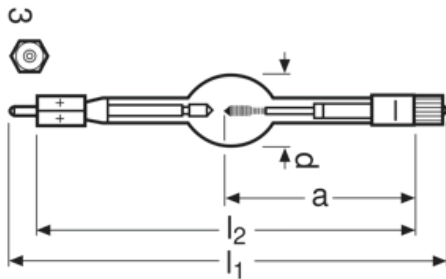

HBO 500 W/B

HBO-IC Microlithography lamps for other systems | Microlithography lamps for other systems

Product datasheet

Technical data

Electrical data

Nominal voltage	48.5 V
Nominal current	103 A
Type of current	DC
Rated wattage	500.00 W
Nominal wattage	500.00 W

Dimensions & weight

Diameter	29.0 mm
Length	175.0 mm
Electrode gap cold	3.0 mm

Additional product data

Product remark	Duty cycle 12 h ON/30 min OFF
----------------	-------------------------------

Capabilities