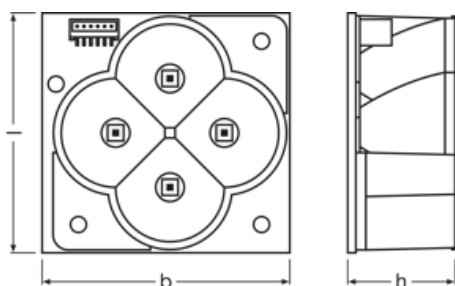

KREIOS R RGBW 6°

KREIOS R | LED modules for entertainment applications

Product datasheet

Technical data

Electrical data

Nominal voltage	3.60 V
Nominal current	14 A
Rated wattage	18.00 W

Photometrical data

Light color LED	RGB, white
-----------------	------------

Light technical data

Beam angle	6 °
------------	-----

Dimensions & weight

Length	52.0 mm
Width	52.0 mm
Height	23.0 mm
Length – LED module	52.0 mm

Environmental information

Information according Art. 33 of EU Regulation (EC) 1907/2006 (REACH)	
Date of Declaration	05-03-2024
Primary Article Identifier	4006584677993
Declaration No. in SCIP database	In work

Product datasheet

Logistical Data

Product code	Product description	Packaging unit (Pieces/Unit)	Dimensions (length x width x height)	Volume	Gross weight
4006584677993	KREIOS R RGBW 6°	Shipping carton box 20	372 mm x 172 mm x 69 mm	4.41 dm ³	1760.00 g