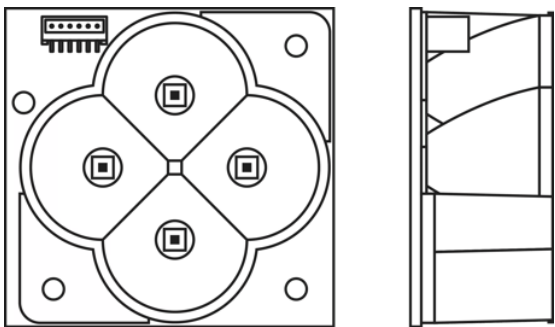

KREIOS R

LED modules for entertainment applications

Kreios R

Product family datasheet

Technical data

Product description	Electrical data	Photometric data	Light technical data	Dimensions & weight		
	Nominal voltage	Light color LED	Beam angle	Length	Width	Height
KREIOS R RGBW 6°	3.60 V	RGB, white	6 °	52.0 mm	52.0 mm	23.0 mm