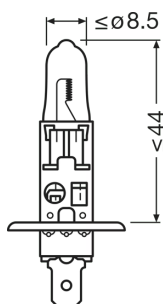

Product datasheet

Technical data

Product information

Order reference	64150SUP
Application (Category and Product specific)	Halogen headlight lamp

Electrical data

Power input	68 W ¹⁾
Nominal voltage	12.0 V
Nominal wattage	55.00 W
Test voltage	13.2 V

¹⁾ Maximum

Photometrical data

Luminous flux	1550 lm
Luminous flux tolerance	±15 %
Color temperature	3200 K

Dimensions & weight

Diameter	12.0 mm
Product weight	6.30 g
Length	67.5 mm

Lifespan

Lifespan B3	150 h
Lifespan Tc	350 h