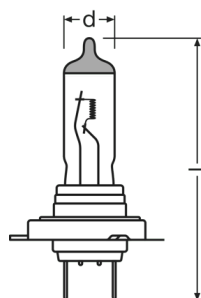

¹⁾ Maximum

Photometrical data

Luminous flux	1700 lm
Luminous flux tolerance	±8 %

Dimensions & weight

Diameter	12.0 mm
Product weight	12.30 g
Length	59.0 mm

Lifespan

Lifespan B3	700 h
Lifespan Tc	1100 h

Additional product data