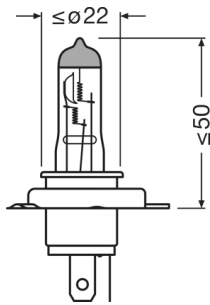

Product datasheet

Technical data

Product information

Order reference	64181L
Application (Category and Product specific)	Halogen headlight lamp

Electrical data

Power input	72 / 68 W ¹⁾
Nominal voltage	12.0 V
Nominal wattage	60/55 W
Test voltage	13.2 V

¹⁾ Maximum

Photometrical data

Luminous flux	1750/1200 lm
Luminous flux tolerance	±10 %

Dimensions & weight

Diameter	13.0 mm
Product weight	20.90 g
Length	82.0 mm

Lifespan

Lifespan B3	300 / 800 h
Lifespan Tc	600 / 1600 h