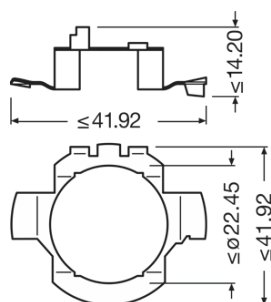

Product datasheet

Technical data

Product information

Order reference	64210
Application (Category and Product specific)	Halogen headlight lamp

Electrical data

Power input	58 W ¹⁾
Nominal voltage	12.0 V
Nominal wattage	55.00 W
Test voltage	13.2 V

¹⁾ Maximum

Photometrical data

Luminous flux	1500 lm
Luminous flux tolerance	±10 %

Dimensions & weight

Diameter	12.0 mm
Product weight	12.50 g
Length	59.0 mm

Lifespan

Lifespan B3	330 h
Lifespan Tc	550 h

Additional product data

Logistical Data

Product code	Product description	Packaging unit (Pieces/Unit)	Dimensions (length x width x height)	Volume	Gross weight
4050300332185	ORIGINAL LINE H7	Folding carton box 1	34 mm x 34 mm x 58 mm	0.07 dm ³	16.00 g
4050300332192	ORIGINAL LINE H7	Bundle 10	170 mm x 69 mm x 58 mm	0.68 dm ³	161.00 g
4050300332208	ORIGINAL LINE H7	Shipping carton box 100	356 mm x 186 mm x 129 mm	8.54 dm ³	1762.00 g
4050300925202	ORIGINAL LINE H7	Blister 1	135 mm x 95 mm x 35 mm	0.45 dm ³	24.00 g
4008321141613	ORIGINAL LINE H7	Shipping carton box 10	279 mm x 115 mm x 145 mm	4.65 dm ³	330.00 g
4052899475908	ORIGINAL LINE H7	Blister 1	135 mm x 95 mm x 35 mm	0.45 dm ³	24.00 g
4052899475915	ORIGINAL LINE H7	Shipping carton box 10	279 mm x 115 mm x 145 mm	4.65 dm ³	435.00 g