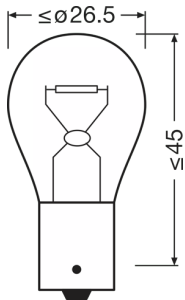

Product datasheet

Technical data

Product information

Order reference	7507DC
Application (Category and Product specific)	Auxiliary lamp

Electrical data

Power input	25 W
Nominal voltage	12.0 V
Nominal wattage	21.00 W
Test voltage	13.5 V
Power input tolerance	±6 %

Photometrical data

Luminous flux	280 lm
Luminous flux tolerance	±20 %

Dimensions & weight

Diameter	25.0 mm
Product weight	8.00 g
Length	52.6 mm

Lifespan

Lifespan B3	100 h
Lifespan Tc	250 h

Additional product data