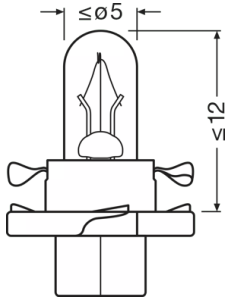

### Dimensions & weight

Diameter	5 mm
Product weight	0.74 g
Length	17.5 mm