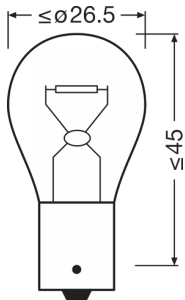

### Dimensions & weight

Diameter	25.0 mm
Product weight	8.00 g
Length	52.6 mm