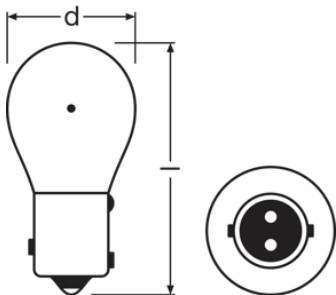

Product datasheet

Technical data

Product information

Order reference	2357A
Application (Category and Product specific)	Auxiliary lamp

Electrical data

Power input	28 W
Nominal voltage	12.0 V
Nominal wattage	29/7 W
Test voltage	12.8 / 14.0 V

Photometrical data

Luminous flux	377 lm
Luminous flux tolerance	±30 / ±30 %

Dimensions & weight

Diameter	27.0 mm
Product weight	9.00 g
Length	53.0 mm

Additional product data

Base (standard designation)	BAY15d
-----------------------------	--------