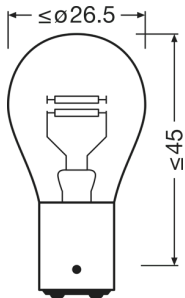

Product datasheet

Technical data

Product information

Order reference	7225
Application (Category and Product specific)	Auxiliary lamp

Electrical data

Power input	25 / 5 W
Nominal voltage	12.0 V
Nominal wattage	21/4 W
Test voltage	13.5 / 13.5 V
Power input tolerance	±6 / ±10 %

Photometrical data

Luminous flux	440/15 lm
Luminous flux tolerance	±15 / ±20 %

Dimensions & weight

Diameter	25.0 mm
Product weight	10.00 g
Length	52.0 mm

Lifespan

Lifespan B3	180 / 1250 h ¹⁾
Lifespan Tc	290 / 4000 h ¹⁾