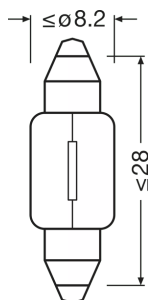

Product datasheet

Technical data

Product information

Order reference	6428
Application (Category and Product specific)	Auxiliary lamp

Electrical data

Power input	3.5 W
Nominal voltage	12.0 V
Nominal wattage	3.00 W
Test voltage	13.5 V
Power input tolerance	±10 %

Photometrical data

Luminous flux	29 lm
Luminous flux tolerance	±20 %

Dimensions & weight

Diameter	8 mm
Product weight	1.76 g
Length	28.0 mm

Lifespan

Lifespan B3	600 h
Lifespan Tc	1200 h

Additional product data

Country specific information

Product code	METEL code	SEG-No.	STK-Number	UK Org
4008321094384	OSRA6428	-	-	-
4008321094391	OSRA6428	-	-	-
4008321094384	OSRA6428	-	-	-

Logistical Data

Product code	Product description	Packaging unit (Pieces/Unit)	Dimensions (length x width x height)	Volume	Gross weight
4008321094384	ORIGINAL FESTOON 6428	Unpacked 1	8 mm x 8 mm x 27 mm	0.00 dm ³	2.00 g
4008321094391	ORIGINAL FESTOON 6428	Folding carton box 10	38 mm x 54 mm x 141 mm	0.29 dm ³	31.60 g
4008321094407	ORIGINAL FESTOON 6428	Shipping carton box 50	205 mm x 64 mm x 144 mm	1.89 dm ³	208.00 g