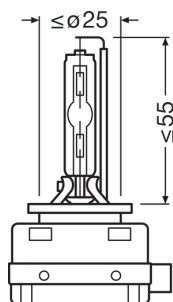

Product datasheet

Technical data

Electrical data

Power input	35 W
Nominal voltage	85.0 V
Nominal wattage	35.00 W
Power input tolerance	±3 %
Test voltage	13.5 V

Photometrical data

Luminous flux	3200 lm
Luminous flux tolerance	±15 %
Color temperature	4500 K

Dimensions & weight

Length	83.2 mm
Diameter	9 mm
Product weight	59.00 g

Lifespan

Lifespan B3	2000 h
Lifespan Tc	3000 h
Guarantee	4 years

Additional product data

Base (standard designation)	PK32d-2
-----------------------------	---------