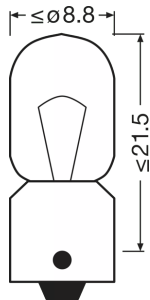

ORIGINAL - METAL BASE T4W

Original spare part

The cost-effective original spare parts for trucks

Discover OSRAM's ORIGINAL signal lamps with metal bases - high-quality original spare parts for 24 volt lamps. Due to the wide product range, the lamps can be used for different applications: as position and parking lights, indicator, brake, fog and reversing lights as well as number plate and side position lights.

Product datasheet

Technical data

Product information

Order reference	3930
Application (Category and Product specific)	Auxiliary lamp

Electrical data

Power input	5 W
Nominal voltage	24.0 V
Nominal wattage	4.00 W
Power input tolerance	±10 %
Test voltage	28.0 V

Photometrical data

Luminous flux	35 lm
Luminous flux tolerance	±20 %

Dimensions & weight

Length	27.4 mm
Diameter	8.8 mm
Product weight	2.02 g

Lifespan

Lifespan B3	550 h
Lifespan Tc	1000 h

Additional product data