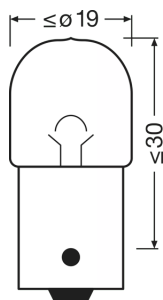

### Dimensions & weight

Length	37.5 mm
Diameter	16.0 mm
Product weight	5.10 g