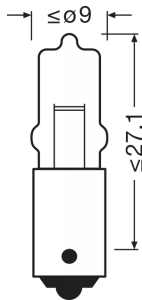

### Dimensions & weight

Length	33.0 mm
Diameter	9 mm
Product weight	2.32 g