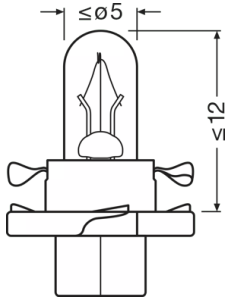

Product datasheet

Technical data

Product information

Order reference	2473MFX6
Application (Category and Product specific)	Auxiliary lamp

Electrical data

Power input	1.12 W
Nominal voltage	12.0 V
Nominal wattage	1.10 W
Power input tolerance	±10 %
Test voltage	14.0 V

Photometrical data

Luminous flux	3.6 lm
Luminous flux tolerance	±25 %

Dimensions & weight

Length	17.5 mm
Diameter	5 mm
Product weight	0.74 g

Colors & materials

Base color	Pastel orange
------------	---------------

Country specific information

Product code	METEL code	SEG-No.	STK-Number	UK Org
4008321096821	OSRA2473MFX6	-	-	-
4008321096838	OSRA2473MFX6	-	-	-
4008321096821	OSRA2473MFX6	-	-	-

Logistical Data

Product code	Product description	Packaging unit (Pieces/Unit)	Dimensions (length x width x height)	Volume	Gross weight
4008321096821	ORIGINAL - PLASTIC MF BASE 2473MFX6	Unpacked 1	- x - x -		
4008321096838	ORIGINAL - PLASTIC MF BASE 2473MFX6	Folding carton box 10	46 mm x 29 mm x 112 mm	0.15 dm ³	18.00 g
4008321096845	ORIGINAL - PLASTIC MF BASE 2473MFX6	Shipping carton box 50	148 mm x 115 mm x 55 mm	0.94 dm ³	121.00 g