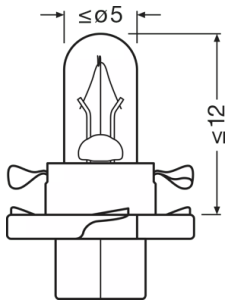

Product datasheet

Technical data

Product information

Order reference	2473MFX6
Application (Category and Product specific)	Auxiliary lamp

Electrical data

Power input	1.12 W
Nominal voltage	12.0 V
Nominal wattage	1.10 W
Power input tolerance	±10 %
Test voltage	14.0 V

Photometrical data

Luminous flux	3.6 lm
Luminous flux tolerance	±25 %

Dimensions & weight

Length	17.5 mm
Diameter	5 mm
Product weight	0.74 g

Colors & materials

Base color	Pastel orange
------------	---------------

Lifespan

Lifespan B3	500 h
Lifespan Tc	5000 h

Product datasheet

Additional product data

Base (standard designation)	BX8.4d
-----------------------------	--------

Capabilities

Thickness of PCB	1.25 mm
Technology	AUX

Country specific information

Product code	METEL code	SEG-No.	STK-Number	UK Org
4008321096821	OSRA2473MFX6	-	-	-
4008321096838	OSRA2473MFX6	-	-	-
4008321096821	OSRA2473MFX6	-	-	-

Logistical Data

Product code	Product description	Packaging unit (Pieces/Unit)	Dimensions (length x width x height)	Volume	Gross weight
4008321096821	ORIGINAL - PLASTIC MF BASE 2473MFX6	Unpacked 1	- x - x -		
4008321096838	ORIGINAL - PLASTIC MF BASE 2473MFX6	Folding carton box 10	46 mm x 29 mm x 112 mm	0.15 dm ³	18.00 g
4008321096845	ORIGINAL - PLASTIC MF BASE 2473MFX6	Shipping carton box 50	148 mm x 115 mm x 55 mm	0.94 dm ³	121.00 g