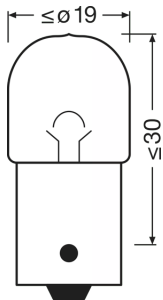

Product datasheet

Technical data

Product information

Order reference	5007
Application (Category and Product specific)	Auxiliary lamp

Electrical data

Power input	5 W
Nominal voltage	12.0 V
Nominal wattage	5.00 W
Power input tolerance	±10 %
Test voltage	13.5 V

Photometrical data

Luminous flux	50 lm
Luminous flux tolerance	±20 %

Dimensions & weight

Length	37.5 mm
Diameter	16.0 mm
Product weight	6.00 g

Lifespan

Lifespan B3	350 h
Lifespan Tc	800 h

Additional product data

Logistical Data

Product code	Product description	Packaging unit (Pieces/Unit)	Dimensions (length x width x height)	Volume	Gross weight
4050300838427	ORIGINAL - METAL BASE R5W	Unpacked 1	- x - x -		
4050300525082	ORIGINAL - METAL BASE R5W	Folding carton box 10	- x - x -		
4008321093882	ORIGINAL - METAL BASE R5W	Shipping carton box 50	205 mm x 144 mm x 64 mm	1.89 dm ³	402.00 g
4050300925585	ORIGINAL - METAL BASE R5W	Blister 2	- x - x -		