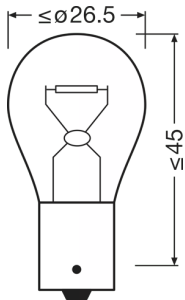

Product datasheet

Technical data

Product information

Order reference	7506
Application (Category and Product specific)	Auxiliary lamp

Electrical data

Power input	25 W
Nominal voltage	12.0 V
Nominal wattage	21.00 W
Power input tolerance	±6 %
Test voltage	13.5 V

Photometrical data

Luminous flux	460 lm
Luminous flux tolerance	±15 %

Dimensions & weight

Length	52.5 mm
Diameter	26.5 mm
Product weight	7.69 g

Lifespan

Lifespan B3	250 h
Lifespan Tc	500 h

Additional product data

Logistical Data

Product code	Product description	Packaging unit (Pieces/Unit)	Dimensions (length x width x height)	Volume	Gross weight
4050300838120	ORIGINAL - METAL BASE P21W	Unpacked 1	- x - x -		

Product datasheet