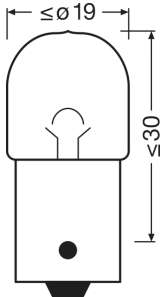

### Dimensions & weight

Length	37.5 mm
Diameter	16.0 mm
Product weight	5.50 g