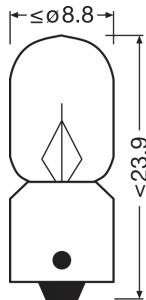

Product datasheet

Technical data

Product information

Order reference	3796
Application (Category and Product specific)	Auxiliary lamp

Electrical data

Power input	2 W
Nominal voltage	12.0 V
Nominal wattage	2.00 W
Power input tolerance	±8 %
Test voltage	13.5 V

Photometrical data

Luminous flux	12.5 lm
Luminous flux tolerance	±25 %

Dimensions & weight

Length	23.9 mm
Diameter	9 mm
Product weight	1.84 g

Lifespan

Lifespan B3	300 h
Lifespan Tc	750 h

Additional product data