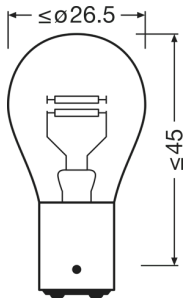

Product datasheet

Technical data

Product information

Order reference	7225
Application (Category and Product specific)	Auxiliary lamp

Electrical data

Power input	25 / 5 W
Nominal voltage	12.0 V
Nominal wattage	21/4 W
Power input tolerance	±6 / ±10 %
Test voltage	13.5 / 13.5 V

Photometrical data

Luminous flux	440/15 lm
Luminous flux tolerance	±15 / ±20 %

Dimensions & weight

Length	52.0 mm
Diameter	25.0 mm
Product weight	10.00 g

Lifespan

Lifespan B3	180 / 1250 h ¹⁾
Lifespan Tc	290 / 4000 h ¹⁾