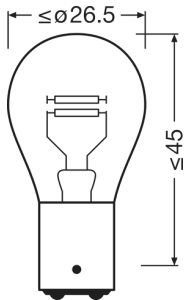

Product datasheet

Technical data

Product information

Order reference	7225
Application (Category and Product specific)	Auxiliary lamp

Electrical data

Power input	25 / 5 W
Nominal voltage	12.0 V
Nominal wattage	21/4 W
Power input tolerance	$\pm 6 / \pm 10 \%$
Test voltage	13.5 / 13.5 V

Photometrical data

Luminous flux	440/15 lm
Luminous flux tolerance	$\pm 15 / \pm 20 \%$

Dimensions & weight

Length	52.0 mm
Diameter	25.0 mm
Product weight	10.00 g

Lifespan

Lifespan B3	180 / 1250 h ¹⁾
Lifespan Tc	290 / 4000 h ¹⁾