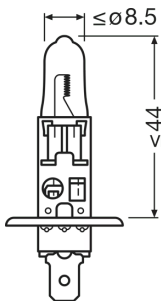

Power input	93 W ¹⁾
Nominal voltage	12.0 V
Nominal wattage	100.00 W
Test voltage	13.2 V

¹⁾ Maximum

Photometrical data

Luminous flux	2600 lm
Luminous flux tolerance	\pm 12 %
Color temperature	3200 K

Dimensions & weight

Diameter	9 mm
Product weight	8.00 g
Length	67.5 mm

Lifespan

Lifespan B3	23 h
Lifespan Tc	50 h

Additional product data

Product datasheet

Base (standard designation)	PX14.5s
-----------------------------	---------