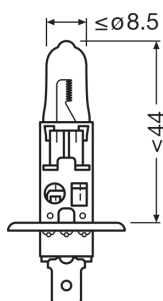

Power input	93 W ¹⁾
Nominal voltage	12.0 V
Nominal wattage	100.00 W
Test voltage	13.2 V

¹⁾ Maximum

Photometrical data

Luminous flux	2600 lm
Luminous flux tolerance	\pm 12 %
Color temperature	3200 K

Dimensions & weight

Diameter	9 mm
Product weight	8.00 g
Length	67.5 mm

Lifespan

Lifespan B3	23 h
Lifespan Tc	50 h

Additional product data

Product datasheet

Base (standard designation)	PX14.5s
-----------------------------	---------