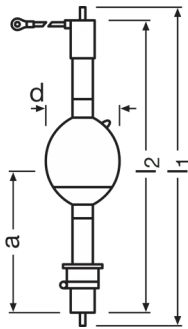

### Dimensions & weight

Diameter	80.0 mm
Length	360.0 mm
Length with base excl. base pins/connection	360.00 mm
Light center length (LCL)	143.5 mm <sup>1)</sup>
Electrode gap cold	7.5 mm

<sup>1)</sup> Distance from end of base to tip of anode or cathode (cold)