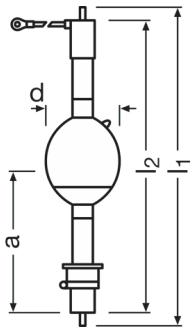

### Dimensions & weight

Diameter	80.0 mm
Length	360.0 mm
Length with base excl. base pins/connection	360.00 mm
Light center length (LCL)	143.5 mm <sup>1)</sup>
Electrode gap cold	7.5 mm

<sup>1)</sup> Distance from end of base to tip of anode or cathode (cold)