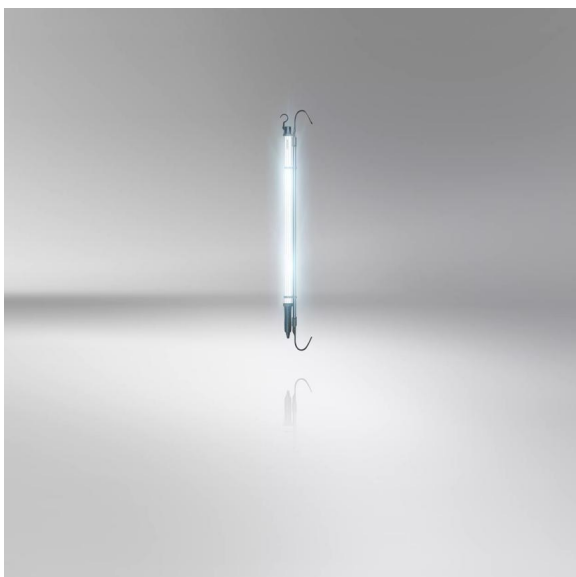

LEDinspect PRO BONNET 1400

Professional LED inspection light

1,400 lm

Powerful 1,400 lumen light output to ensure total illumination of your working area

Equipped with 168 high-power, long-lasting LEDs

More light output for fatigue-free working

Extra long cable

Power supply via 5 m cable

This powerful bonnet will illuminate any engine compartment
With the LEDinspect PRO BONNET 1400, you have a professional inspection light in ultra-thin and robust design. Due to long-lasting high intensity LEDs, the luminaire provides a powerful LED light output with up to 1,400 lumen. It can be used free-handed thanks to rotatable hook and extendable telescopic holder. OSRAM provides a 3 year guarantee for this inspection luminaire.