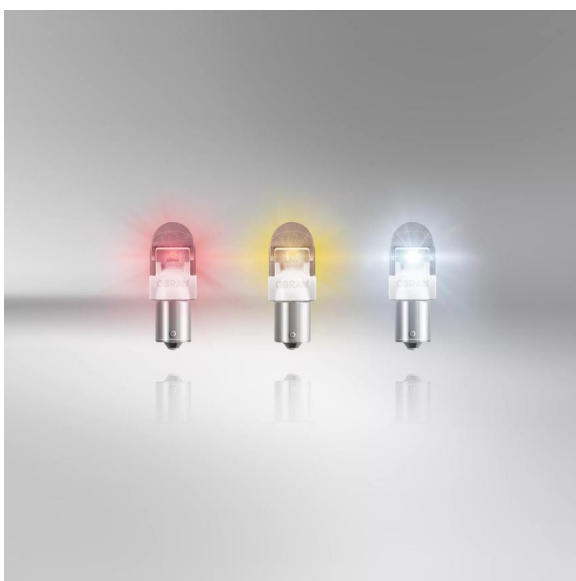

LEDiving PREMIUM SL P21W

Ideal replacement for any vehicle

Wide range of different light colors

Available in Cool White, Amber and Red for a variety of customization options

Excellent homogeneity

Non-selective illumination thanks to modern diffuser material

Matches P21W lamps

Upgrade to LED with simple plug & play replacement

Suitable LED replacement for P21W

Discover our various LEDiving PREMIUM signal lamps. These retrofit lamps offer a suitable replacement for P21W lamp bases with an intense light up to 6,000 Kelvin. Thanks to their long lifetime and the short-circuit protection the lamps are maintenance-free. What's more, the LED lamps impress with their high efficiency: They use up to 80% less energy than standard P21W lamps. OSRAM offers a remarkable 6 year guarantee for these long-lasting lamps. Footnote: These products do not have ECE approval. This means they must not be used on public roads. Several countries do not allow sale and use of these products. Please contact your local distributor for information on the availability in your country.