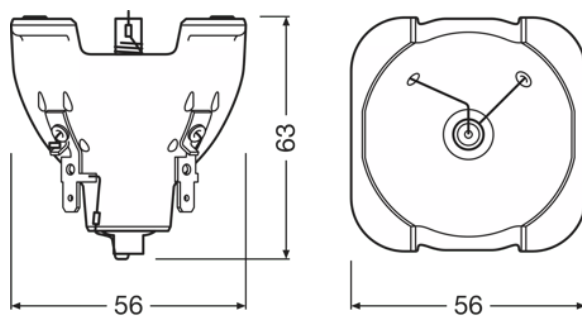

SIRIUS HRI 330W