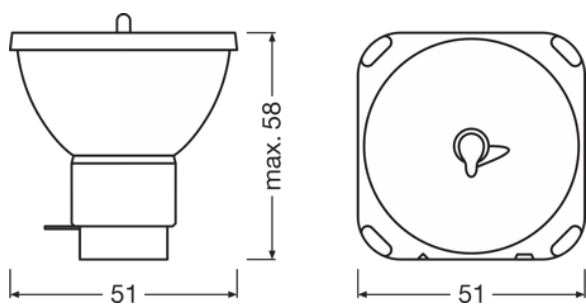

Данные о продуктовой линейке

SIRIUS HRI 251W