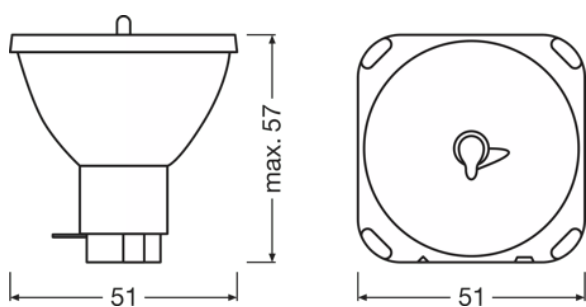

SIRIUS HRI 295 W