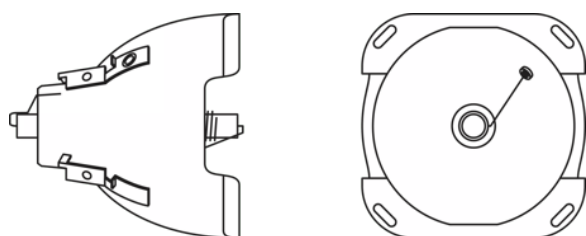

SIRIUS HRI 330W