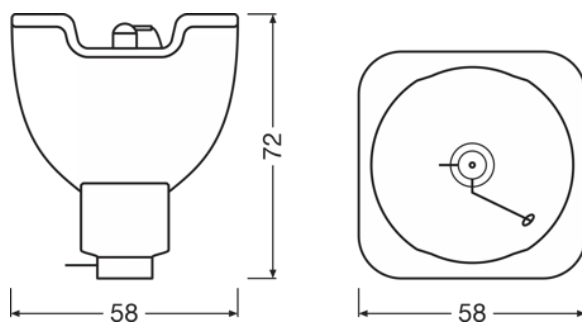

SIRIUS HRI 371W