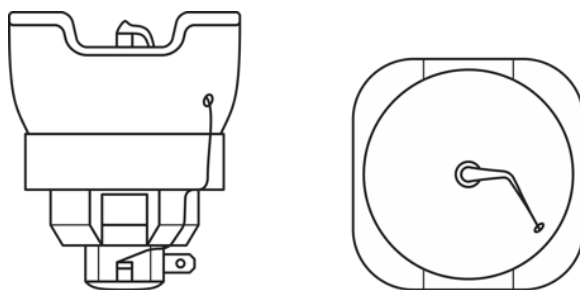

SIRIUS HRI 580 F