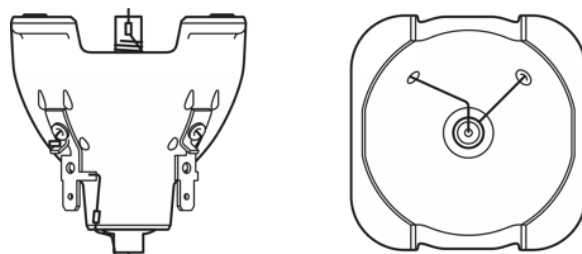

SIRIUS HRI 330W