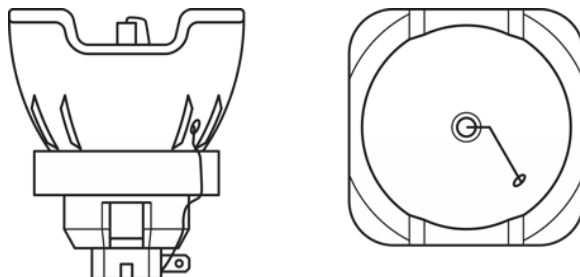

SIRIUS HRI 440W