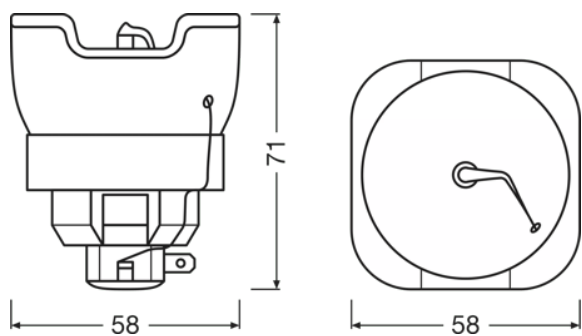

SIRIUS HRI 580 F