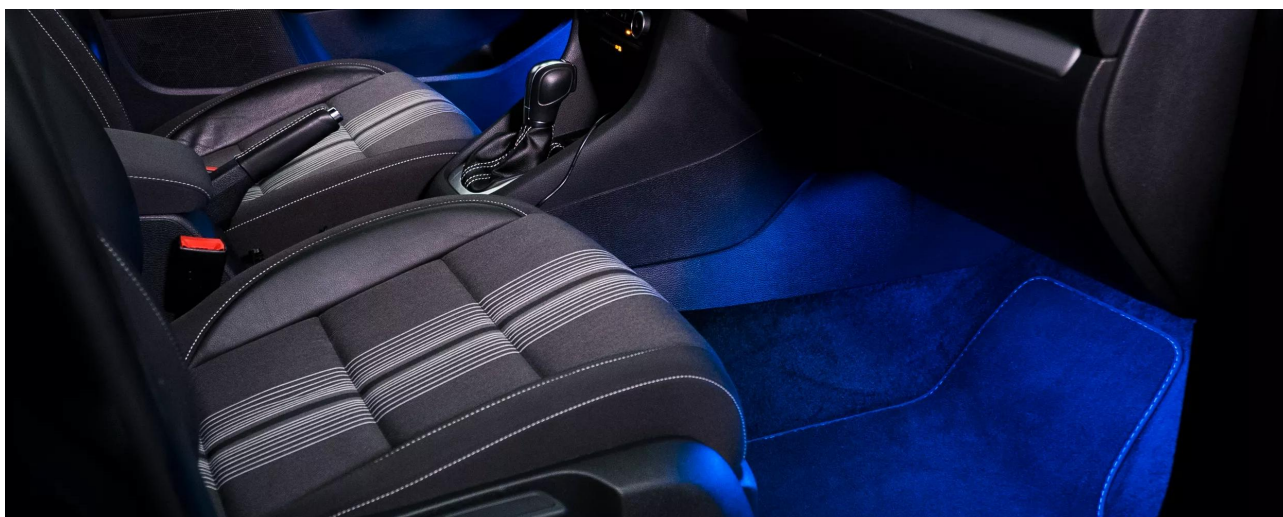

LEDambient TUNING LIGHTS CONNECT

LED app controlled styling lights

Bluetooth enabled

Free OSRAM LEDambient CONNECT app controls color mode and multiple products

Add color to your car interior

Set custom color presets with many colors to choose from

Synchronize your music

LED light pulses to the beat of your music

LED color changing products

LEDambient TUNING LIGHTS CONNECT are interior ambient lights to express individuality. These Bluetooth controlled flexible self-adhesive LED strips provide RGB styling to the interior of your vehicle. The LED strips are very easy to install with no soldering or use of screws. Using Bluetooth technology, once paired, the free OSRAM LEDambient CONNECT app allows you to control color, mode, and multiple compatible products with one device. OSRAM provides a 2 year guarantee for this product. These products are not ECE-approved and must not be used on public roads in any exterior application. Use on public roads will invalidate both the operating license and insurance coverage. Some countries prohibit the sale and use of these products. Please contact your local distributor for information on your country.