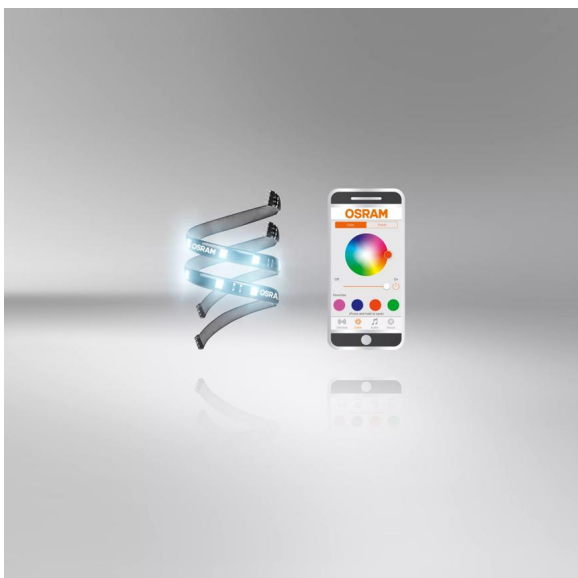

### Bluetooth enabled

Free OSRAM LEDambient CONNECT app controls color mode and multiple products

### Add color to your car interior

Set custom color presets with many colors to choose from

### Synchronize your music

LED light pulses to the beat of your music

### LED color changing products

LEDambient TUNING LIGHTS CONNECT are interior ambient lights to express individuality. These Bluetooth controlled flexible self-adhesive LED strips provide RGB styling to the interior of your vehicle. The LED strips are very easy to install with no soldering or use of screws. Using Bluetooth technology, once paired, the free OSRAM LEDambient CONNECT app allows you to control color, mode, and multiple compatible products with one device. OSRAM provides a 2 year guarantee for this product. These products are not ECE-approved and must not be used on public roads in any exterior application. Use on public roads will invalidate both the operating license and insurance coverage. Some countries prohibit the sale and use of these products. Please contact your local distributor for information on your country.