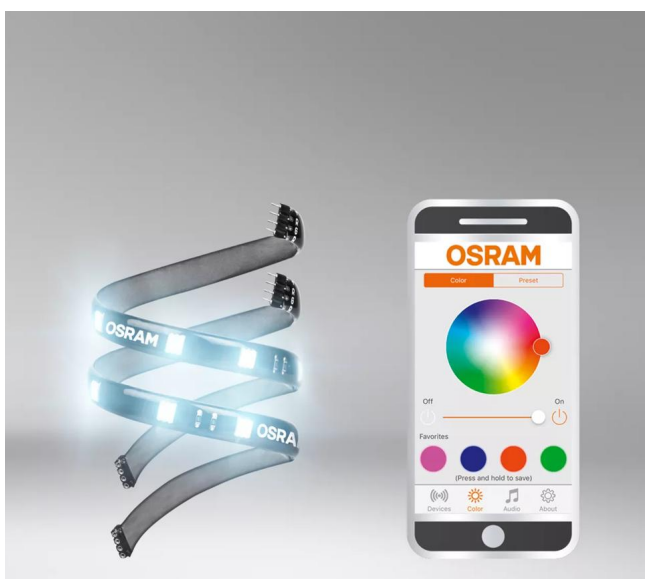

# LEDambient TUNING LIGHTS CONNECT

LED app controlled styling lights

**Bluetooth enabled**

Free OSRAM LEDambient CONNECT app controls color mode and multiple products

**Add color to your car interior**

Set custom color presets with many colors to choose from

**Synchronize your music**

LED light pulses to the beat of your music

**LED color changing products**

LEDambient TUNING LIGHTS CONNECT are interior ambient lights to express individuality. These Bluetooth controlled flexible self-adhesive LED strips provide RGB styling to the interior of your vehicle. The LED strips are very easy to install with no soldering or use of screws. Using Bluetooth technology, once paired, the free OSRAM LEDambient CONNECT app allows you to control color, mode, and multiple compatible products with one device. OSRAM provides a 2 year guarantee for this product. These products are not ECE-approved and must not be used on public roads in any exterior application. Use on public roads will invalidate both the operating license and insurance coverage. Some countries prohibit the sale and use of these products. Please contact your local distributor for information on your country.