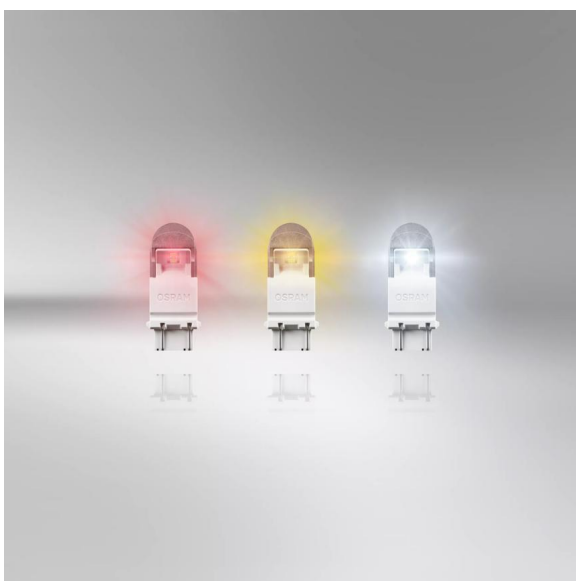

# LEDDriving PREMIUM SL P27/7W

Ideal replacement for any vehicle

**Wide range of different light colors**

Available in Cool White, Amber and Red for a variety of customization options

**Excellent homogeneity**

Non-selective illumination thanks to modern diffuser material

**Matches P277W lamps**

Upgrade to LED with simple plug & play replacement

**Suitable LED replacement for P27/7W**

The LEDDriving PREMIUM P27/7W retrofit lamps offer the perfect replacement for conventional P27/7W lamps. The lamps provide a modern and intense light with up to 6,000 Kelvin and are available in three different light colors: Cool White, Red and Amber. OSRAM offers a 5 year guarantee for these LEDDriving PREMIUM lamps. These products are not ECE-approved and must not be used on public roads in any exterior application. Use on public roads will invalidate both the operating license and insurance coverage. Some countries prohibit the sale and use of these products. Please contact your local distributor for information on your country.