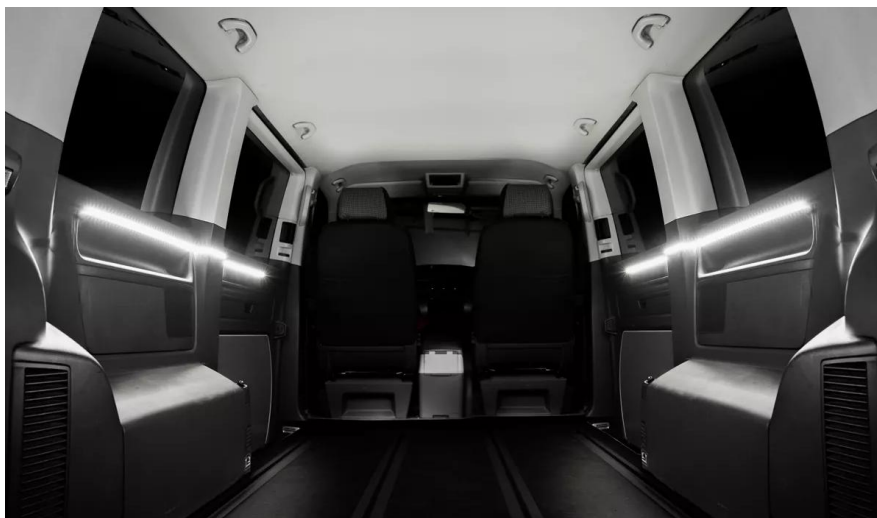

LED Innenraumbeleuchtung

App-gesteuerte stylische LED-Beleuchtung

High brightness thanks to 90 LEDs per 1.5 m strip

Illuminate every corner of your car, commercial vehicle or caravan

White light with color temperature up to 4500 K

Interior lighting for the vehicle roof, loading area, trunk or other cabinet lighting application

Two flexible self-adhesive LED strips of 1.5 m

Easy to install with no soldering or use of screws

LED-Produkte für individuelle Farbwahl

Using the LEDambient INTERIOR STRIP KIT, you can illuminate the interior of your vehicle in line with your personal taste. The kit allows you to arrange the two flexible, white LED strips according to your individual preference. Whether its the interior of a motorhome or a delivery truck, the LED light strips (each 1.5m long and with 90 LEDs) are perfect for cabin lighting, under-cabin lighting and other similar applications. The self-adhesive LED strips mean the LEDambient INTERIOR STRIP KIT is fast and easy to install – no need for soldering or screws. OSRAM provides a 2-year guarantee for this product. To read the exact guarantee conditions, please go to www.osram.com/am-guarantee. Please note: These products are not ECE-approved and must not be used on public roads in any exterior application. Use on public roads will invalidate both the operating license and insurance coverage. Some countries prohibit the sale and use of these products. Please contact your local distributor for information on your country.