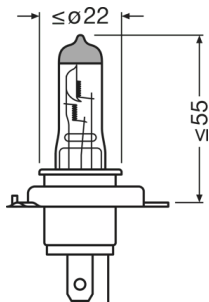

### Dimensions & weight

Diameter	17.0 mm
Product weight	22.90 g
Length	82.0 mm