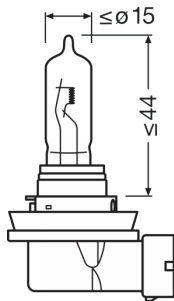

¹⁾ Maximum

Photometrical data

Luminous flux	2100 lm
Luminous flux tolerance	±10 %
Color temperature	3200 K

Dimensions & weight

Diameter	12.0 mm
Product weight	23.00 g
Length	67.0 mm

Lifespan

Lifespan B3	250 h
Lifespan Tc	500 h