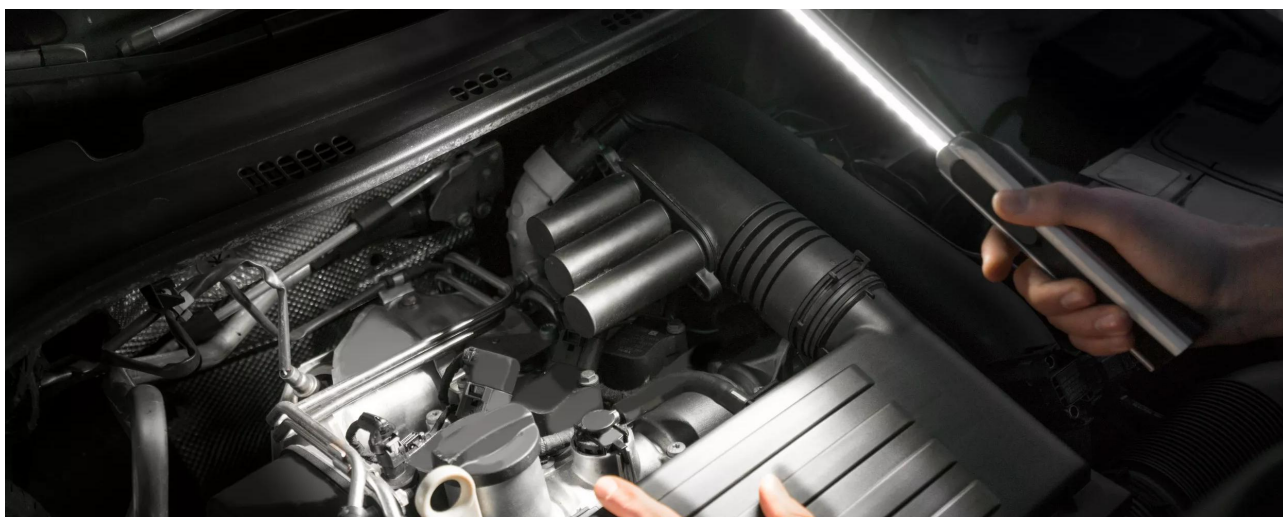

LEDinspect PRO SLIMLINE 500

LED inspection lights for professionals

This high powered luminaire comes with two light settings
500 lm or 250 lm

High-power LEDs for long-lasting comfortable light output
Equipped with 15 high-power, long-lasting LEDs

Cordless professional lighting tool
Integrated battery status display

Professional inspection light with flexible design

LEDinspect PRO SLIMLINE 500 is a rechargeable LED inspection light with robust aluminium design. Thanks to the long-lasting high intensity LEDs with a color temperature of up to 6,000 Kelvin, this luminaire produces a powerful light for your garage. In addition the inspection lamp has light settings (500 and 250 lumens) and provides a 150° degree bending mechanism. No batteries are needed - LEDinspect PRO SLIMLINE 500 can be easily charged via USB port and DC connection. OSRAM offers a 3 year guarantee for this inspection luminaire.