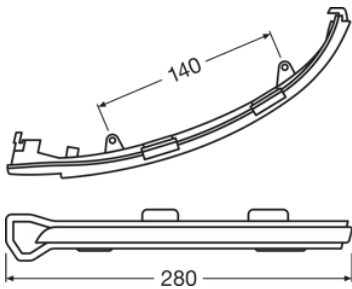

Product datasheet

Technical data

Product information

Order reference	LEDDMI 5G0 BK S
Application (Category and Product specific)	Side mirror indicator

Electrical data

Test voltage	13.2 V
Nominal wattage	4.20 W
Nominal voltage	12.0 V

Photometrical data

Color temperature	2700 K
Intensity	min 0.6 cd

Dimensions & weight

Length	280.0 mm
Width	70.0 mm
Height	50.0 mm

Lifespan

Lifespan Tc	5000 h
Guarantee	5 years

Additional product data

Connector to lamp	Plug&Play
Product remark	Black Edition